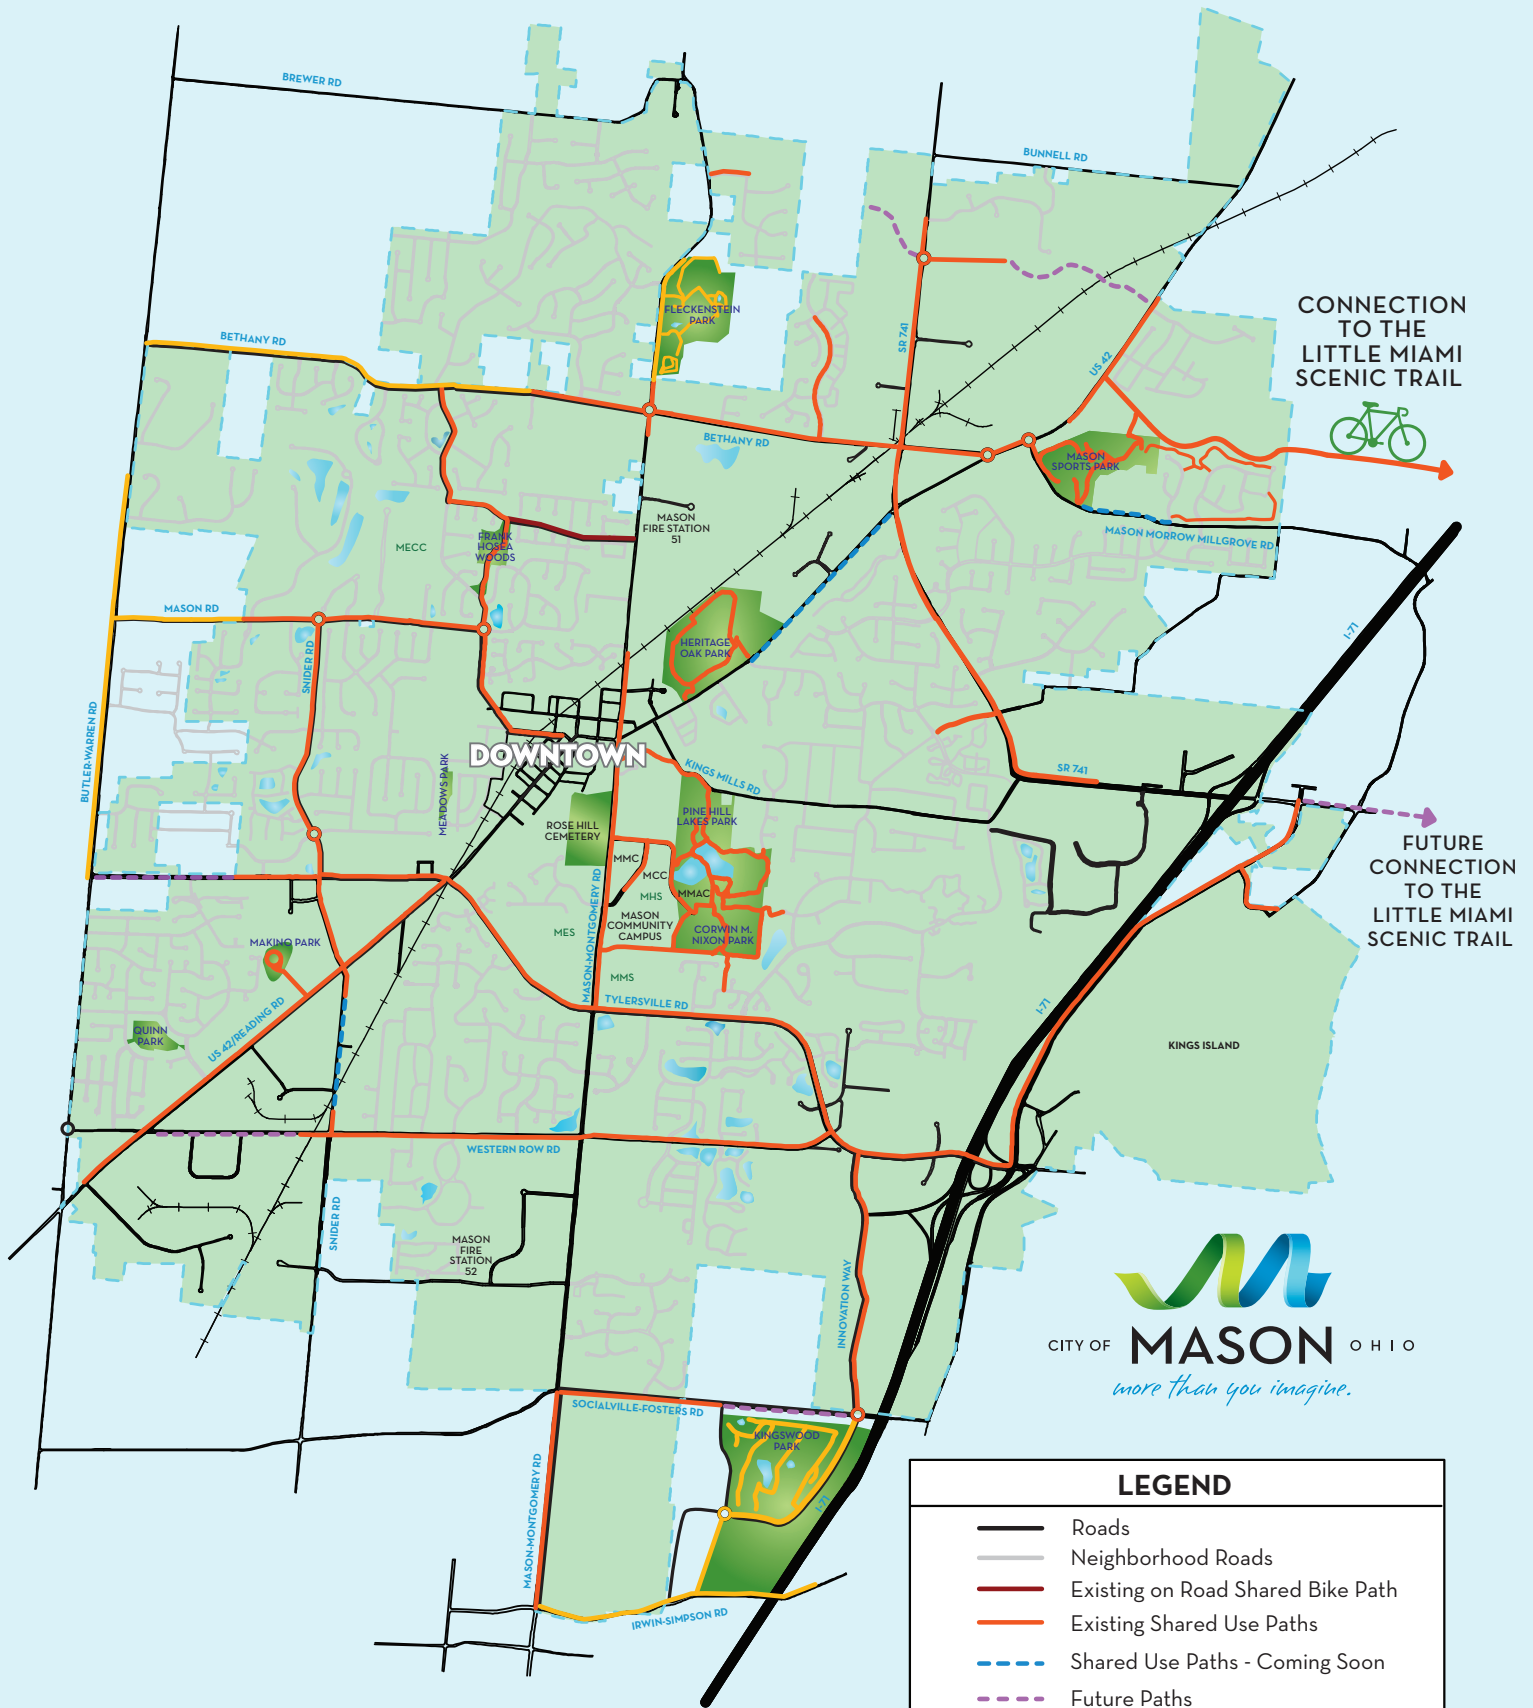

CITY OF MASON SHARED USE PATHS

Explore your neighborhood.
 Connected to 110 miles of paths through five counties.

LEGEND	
	Roads
	Neighborhood Roads
	Existing on Road Shared Bike Path
	Existing Shared Use Paths
	Shared Use Paths - Coming Soon
	Future Paths
	Township/County Shared Use Paths
	Parks
	City of Mason Corporation Limits
SCALE 1" = 3,000'	Engineering, Building & Planning Department City of Mason 11.24