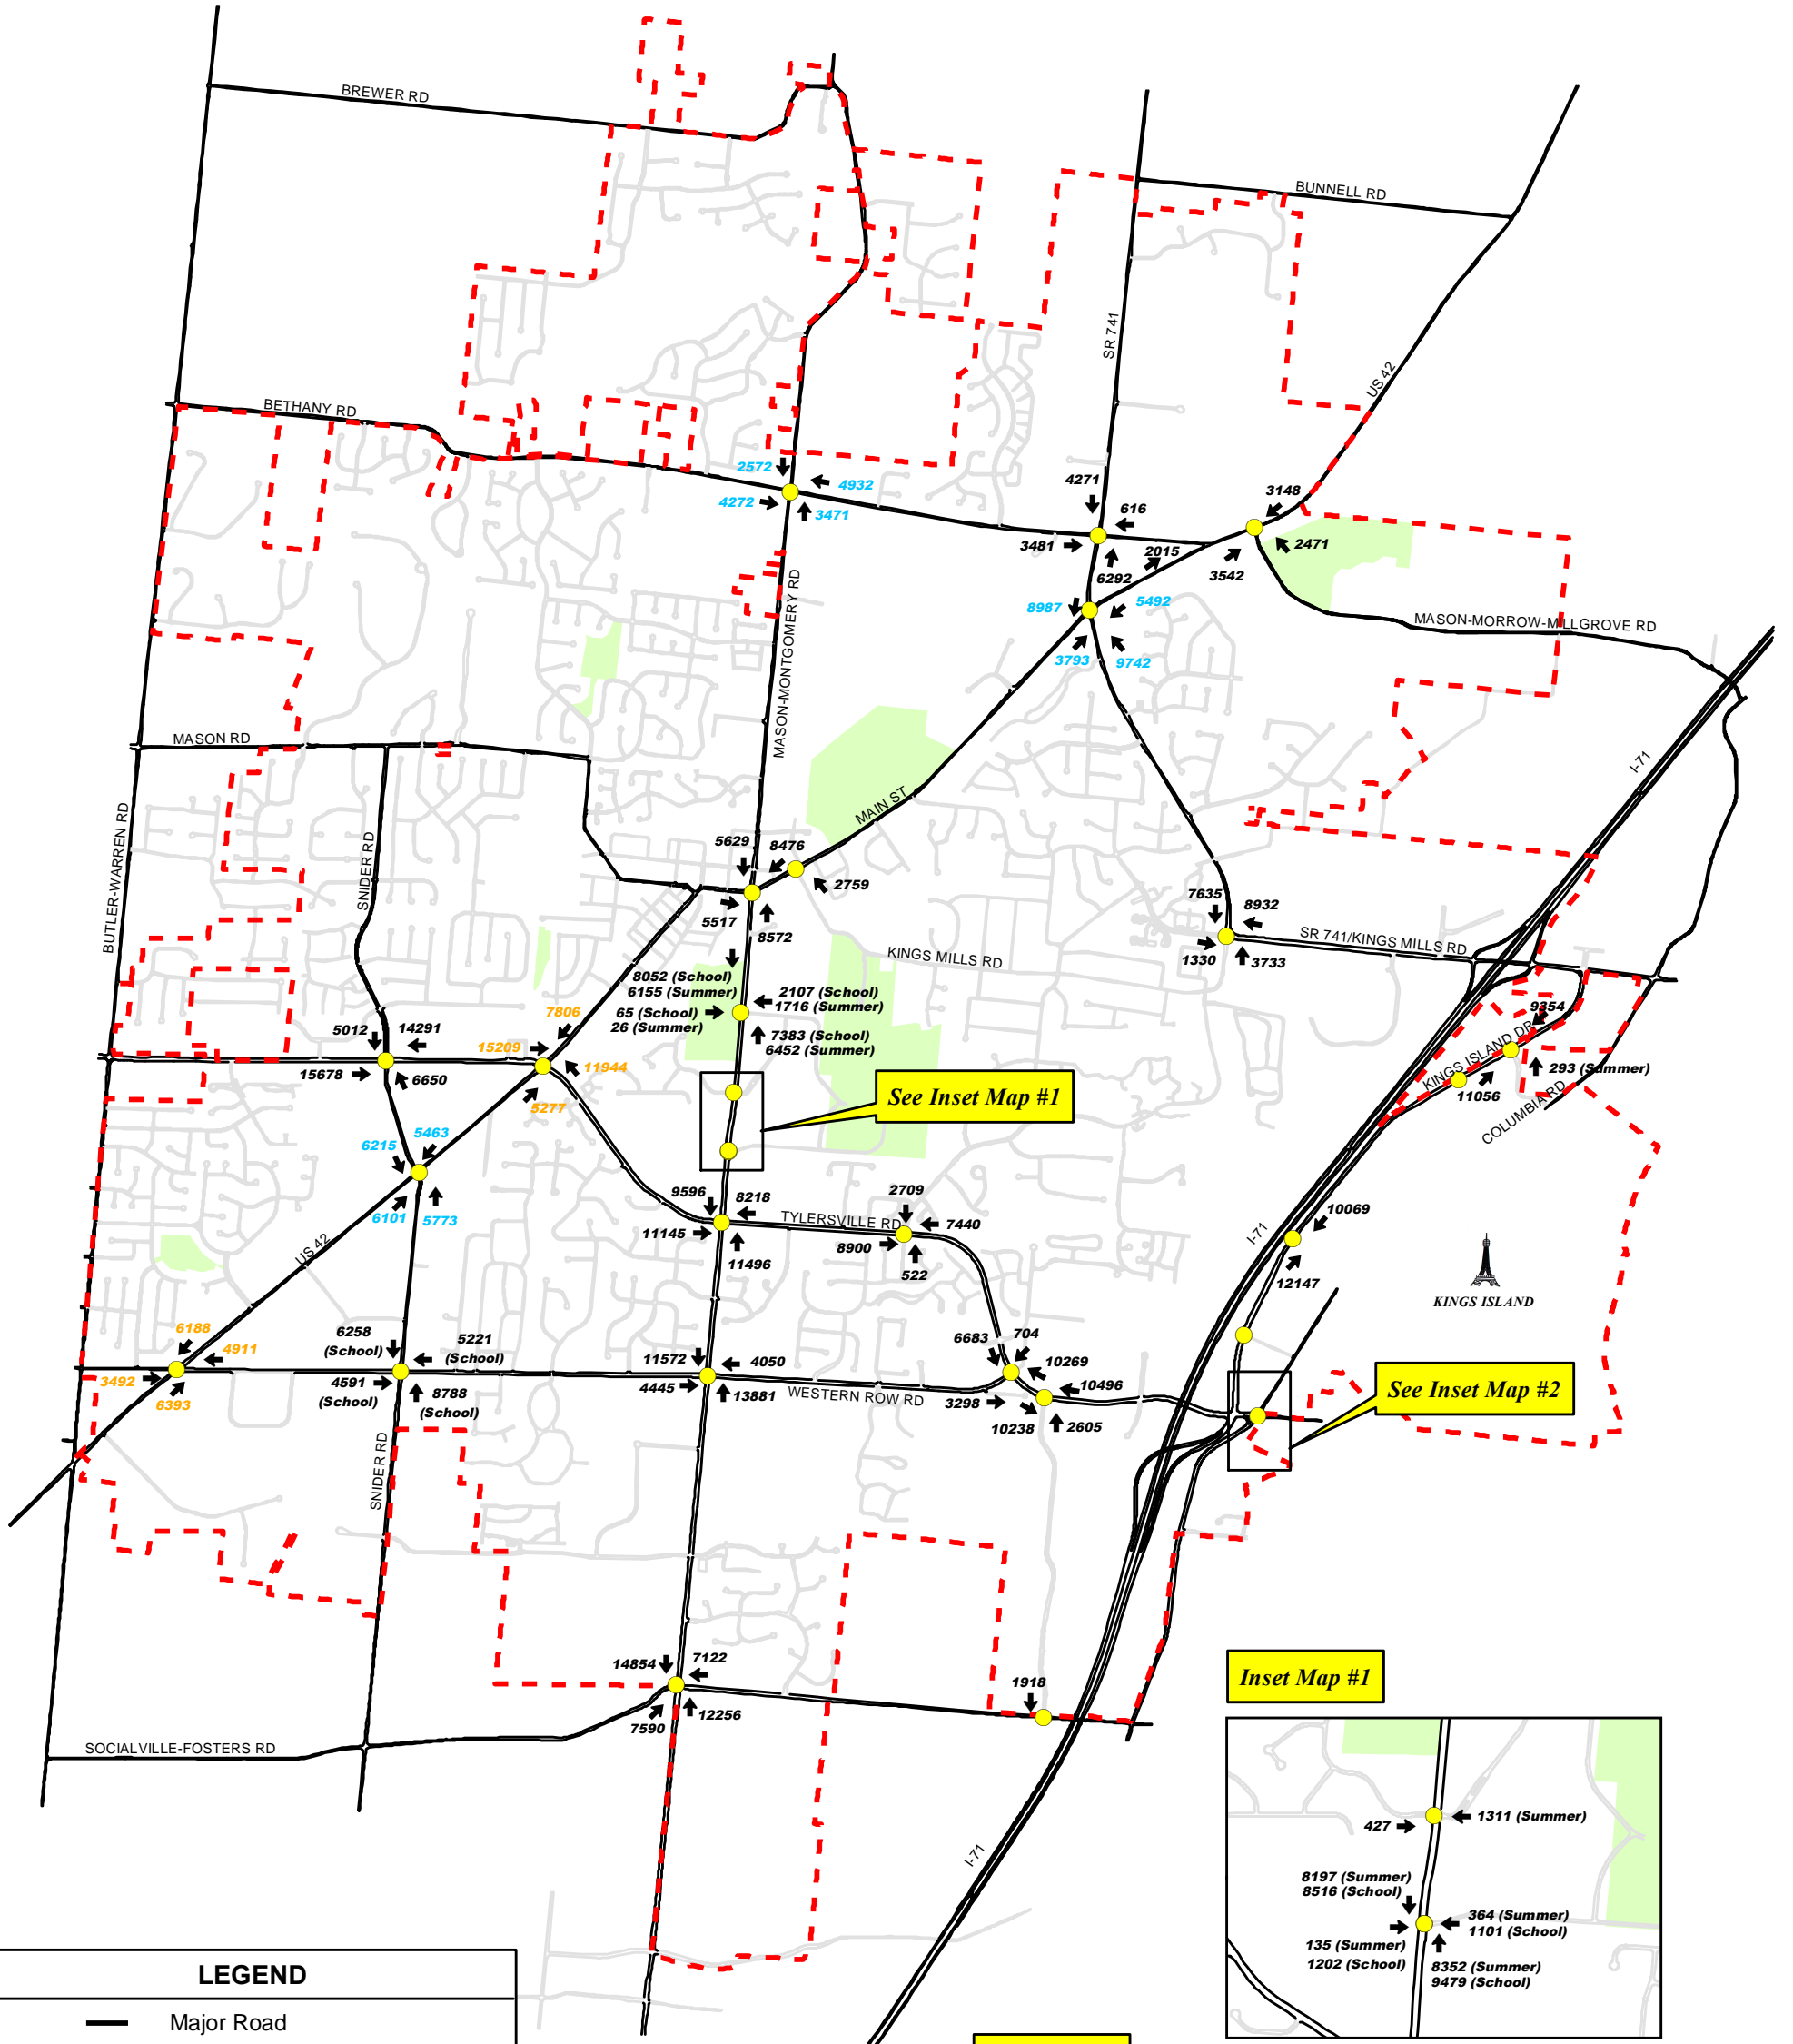

CITY OF MASON, OHIO - Traffic Count Program

* Traffic counts may vary from year to year depending on the time of year, community activities, road construction and weather conditions.

Inset Map #1

Inset Map #2

LEGEND

- Major Road
- Minor Road
- ← Count Direction
- Count Location
- 0000 2008 Count
- 0000 2010 Count
- 0000 2011 Count
- 0000 2012 Count
- Parks
- - - Mason Corporate Limits