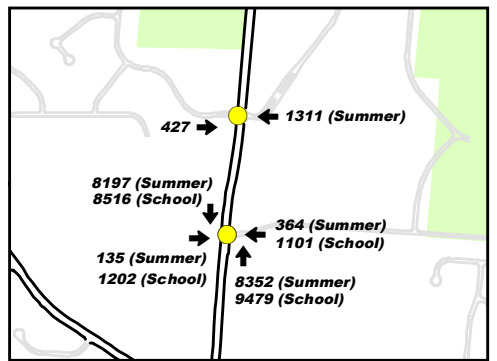

CITY OF MASON, OHIO - Traffic Count Program

* Traffic counts may vary from year to year depending on the time of year, community activities, road construction and weather conditions.

Inset Map #1

Inset Map #2

LEGEND

- Major Road
- Minor Road
- ← Count Direction
- Count Location
- 0000 2008 Count
- 0000 2010 Count
- 0000 2011 Count
- 0000 2012 Count
- Parks
- - - Mason Corporate Limits