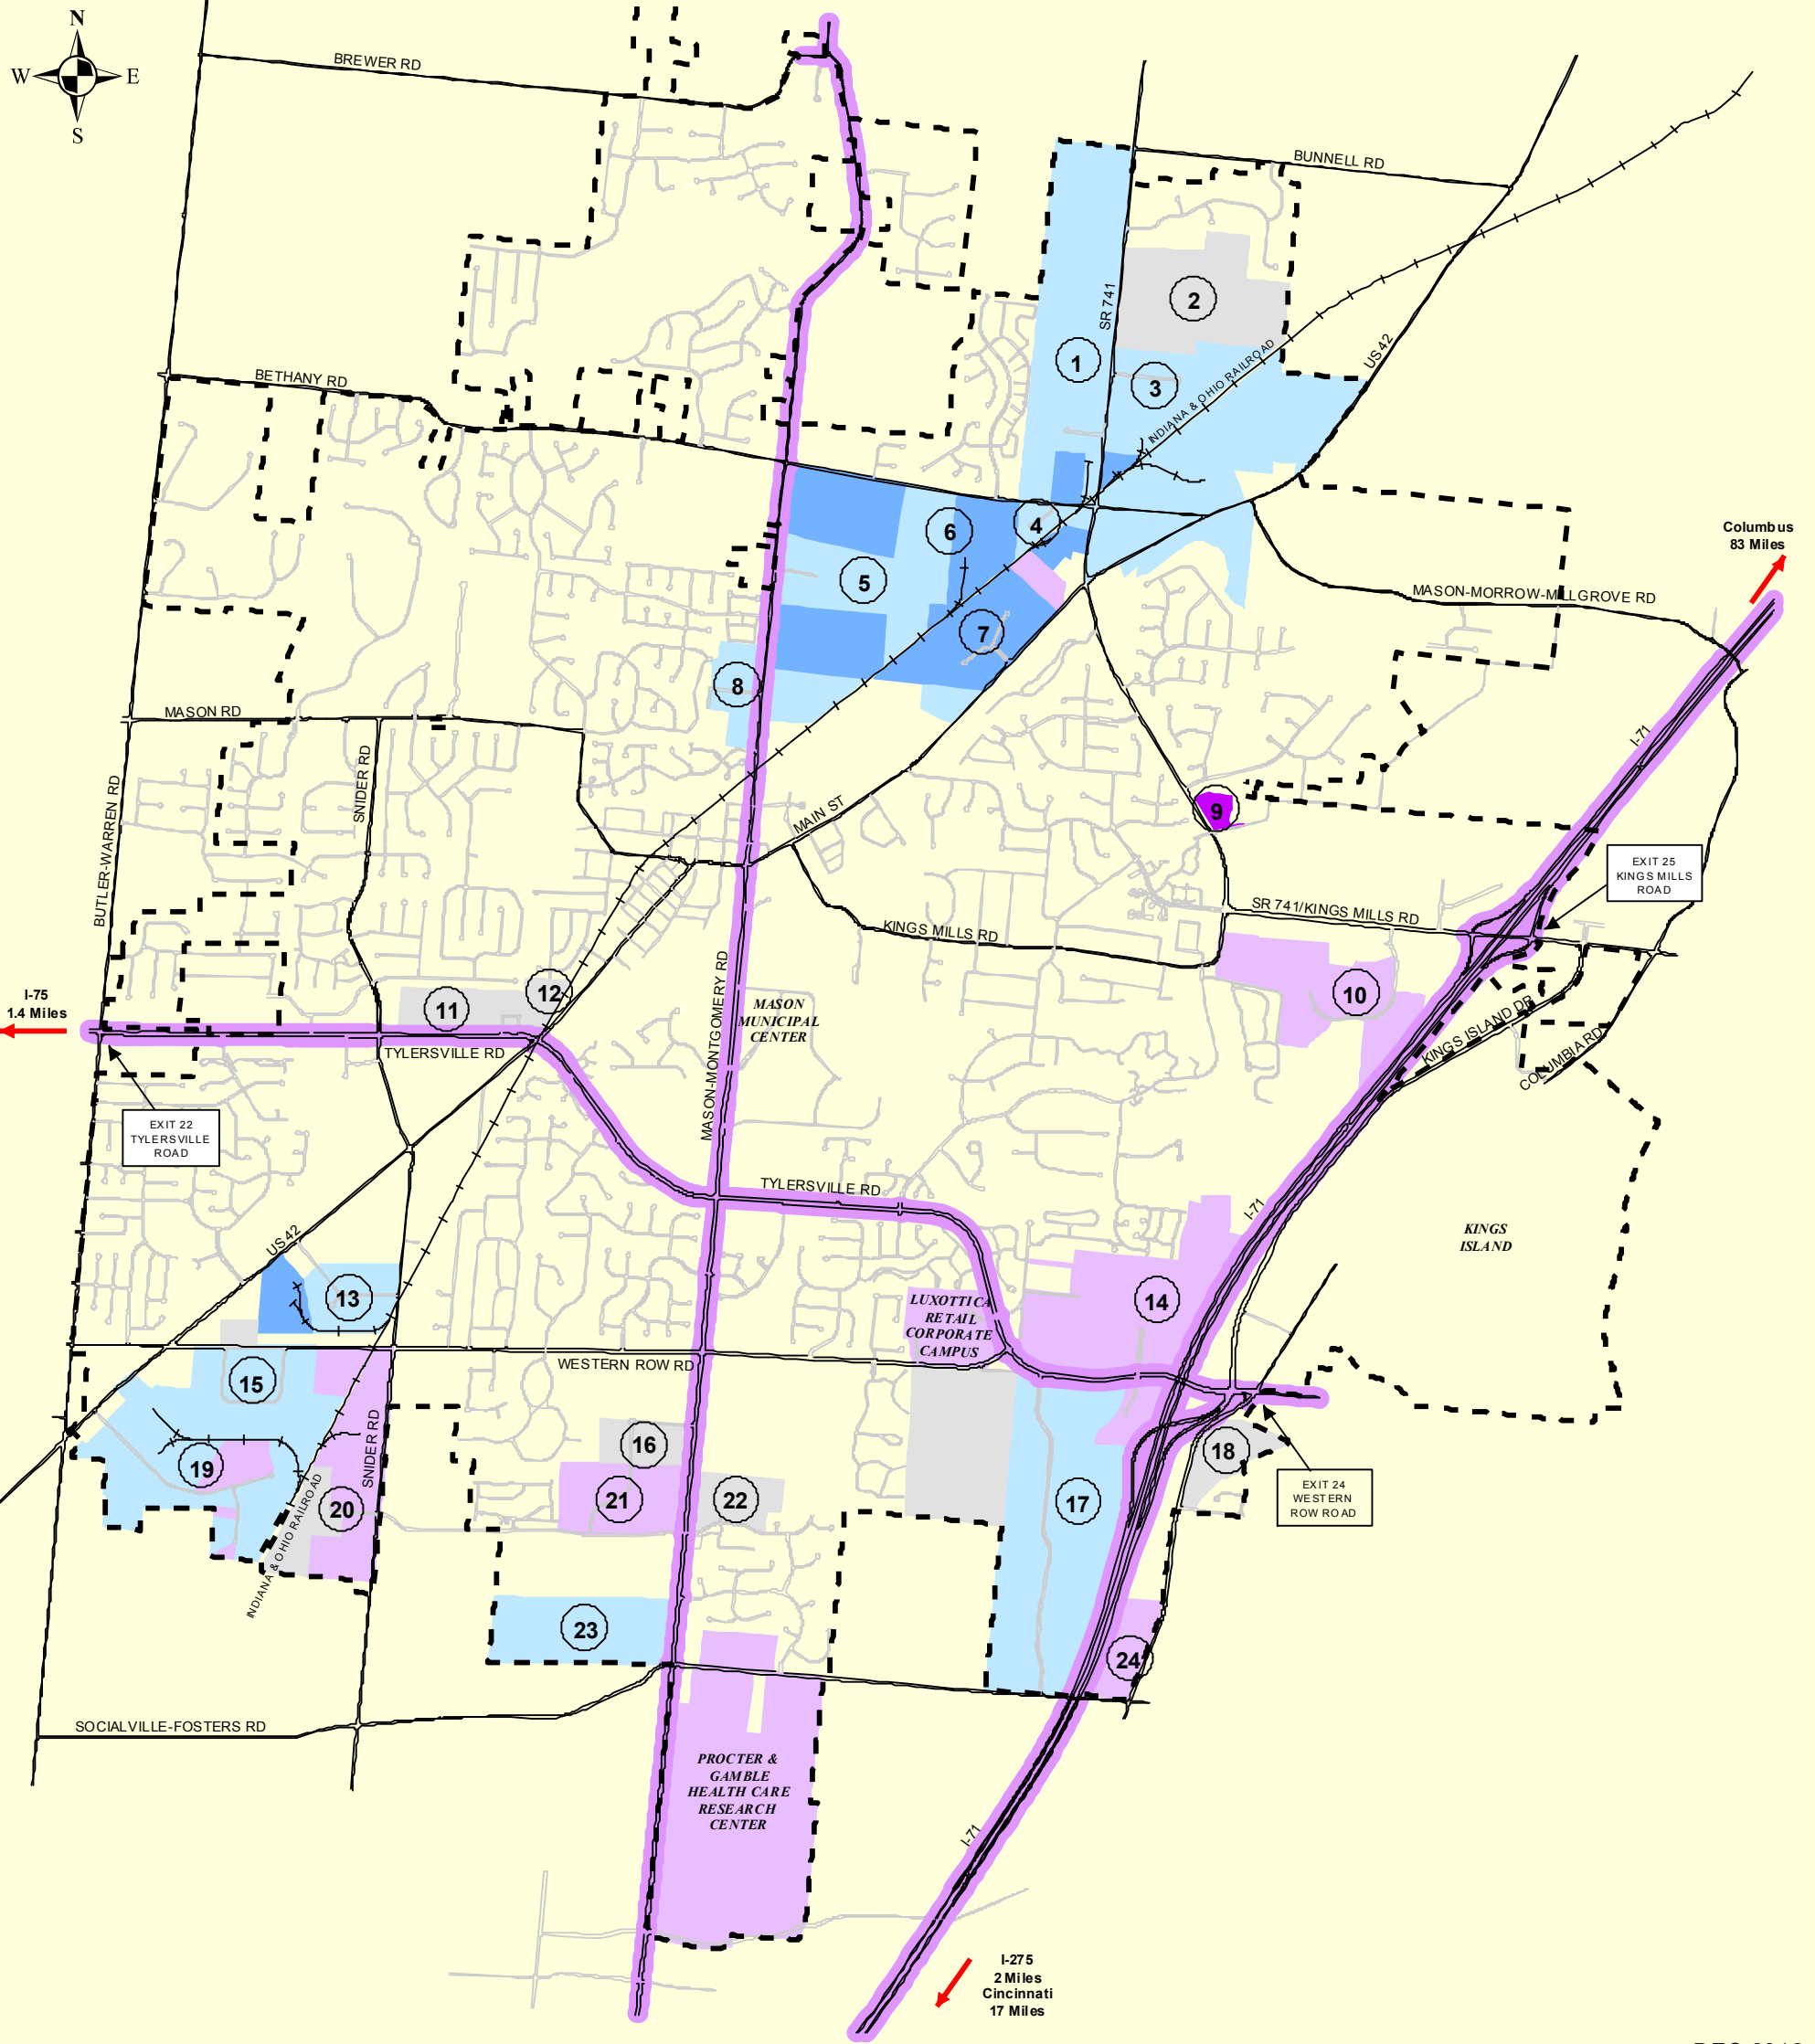

MASON BUSINESS PARKS

DEC 2012

BUSINESS PARK LOCATIONS

- | | |
|--------------------------------|--------------------------------------|
| 1. MASON ENTERPRISE PARK | 13. TRI-WAY INDUSTRIAL PARK |
| 2. NORTH MASON INDUSTRIAL PARK | 14. CINTAS COMMERCE PARK |
| 3. PROMARK ENTERPRISE PARK | 15. WESTERN ROW BUSINESS PARK |
| 4. MASON POINTE BUSINESS PARK | 16. CENTRAL PARKE OF MASON |
| 5. LAKEWOOD COMMERCE PARK | 17. INNOVATION BUSINESS PARK |
| 6. MASON BUSINESS PARK | 18. COLUMBIA COMMONS BUSINESS PARK |
| 7. LINCOLN COMMERCE PARK | 19. CASTLE INDUSTRIAL PARK |
| 8. MASON BUSINESS CENTER NORTH | 20. MASON COMMERCE PARK |
| 9. TRAILSIDE BUSINESS PARK | 21. FOUNTAINS OF MASON TECHNE CENTRE |
| 10. KINGS MILLS BUSINESS PARK | 22. CEDAR POINTE BUSINESS PARK |
| 11. GREENBRIER BUSINESS PARK | 23. CEDAR BUSINESS PARK |
| 12. TYLERSVILLE CROSSING | 24. KINGS POINTE BUSINESS PARK |

LEGEND

- | | | |
|---|------------|--------------------------|
|  | HT | HIGH-TECH |
|  | I-1 | LIGHT INDUSTRIAL |
|  | I-2 | INDUSTRIAL |
|  | PUD | PLANNED UNIT DEVELOPMENT |
|  | | MASON COPORATE LIMITS |